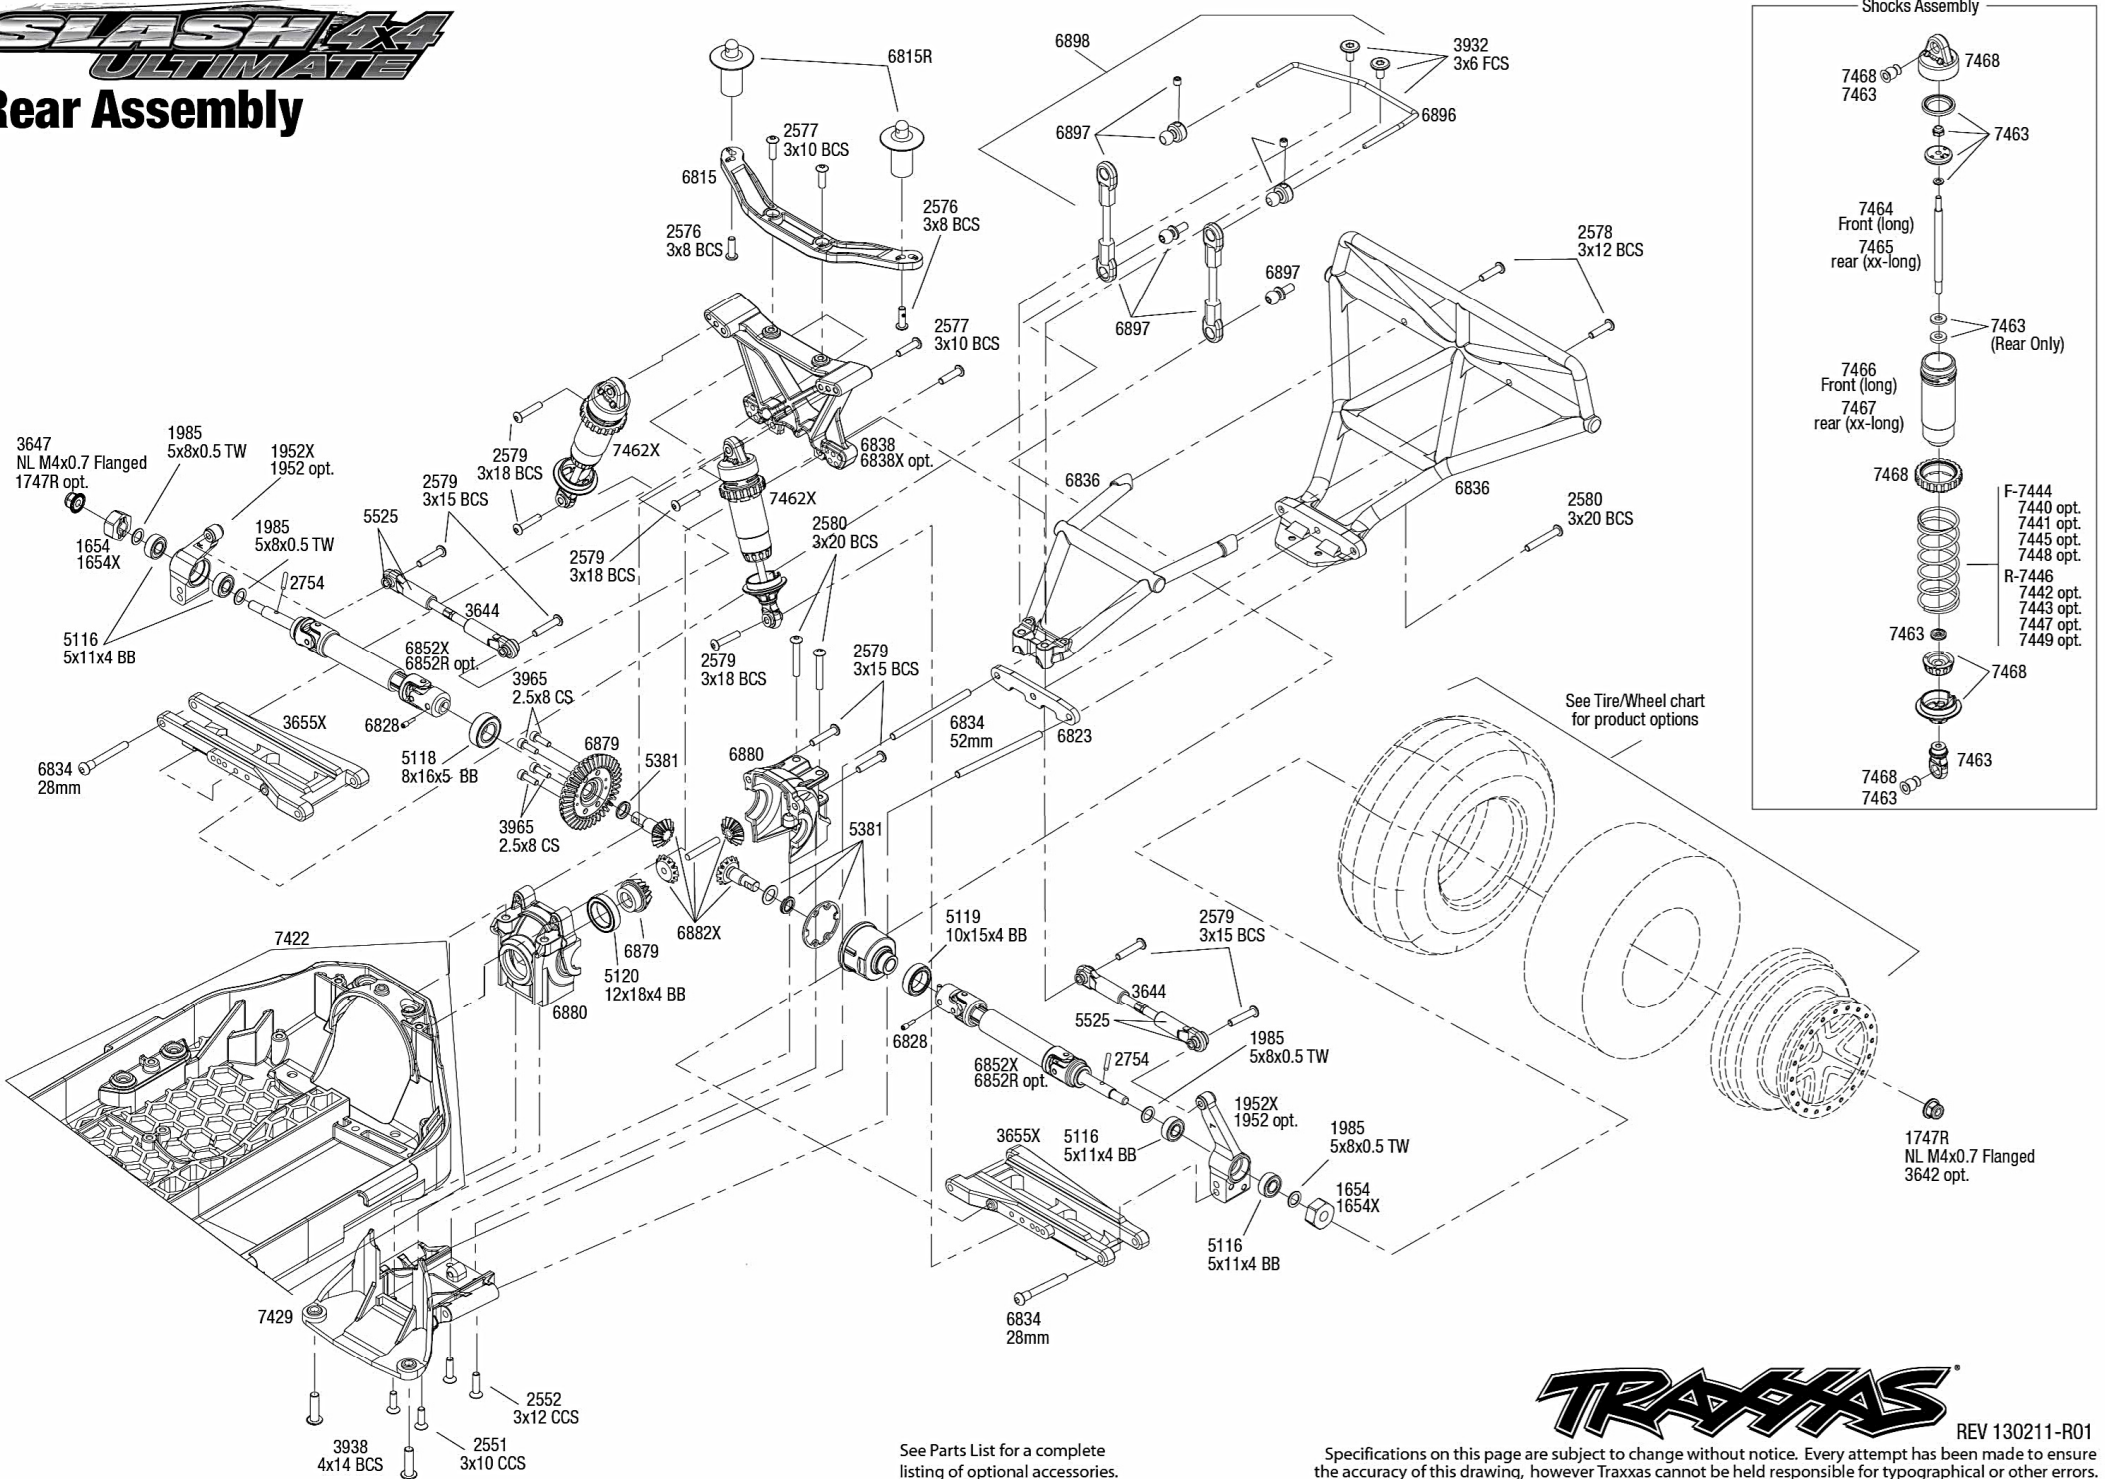

Servo Horn Position

See Parts List for a complete listing of optional accessories.

Specifications on this page are subject to change without notice. Every attempt has been made to ensure the accuracy of this drawing, however Traxxas cannot be held responsible for typographical or other errors.

Driveshafts

Modular Assembly

Rear Assembly

See Parts List for a complete listing of optional accessories.

Specifications on this page are subject to change without notice. Every attempt has been made to ensure the accuracy of this drawing, however Traxxas cannot be held responsible for typographical or other errors.

SLASH 4x4 ULTIMATE

Transmission Assembly

TRAXXAS

See Parts List for a complete listing of optional accessories.

REV 130211-R01

Specifications on this page are subject to change without notice. Every attempt has been made to ensure the accuracy of this drawing, however Traxxas cannot be held responsible for typographical or other errors.