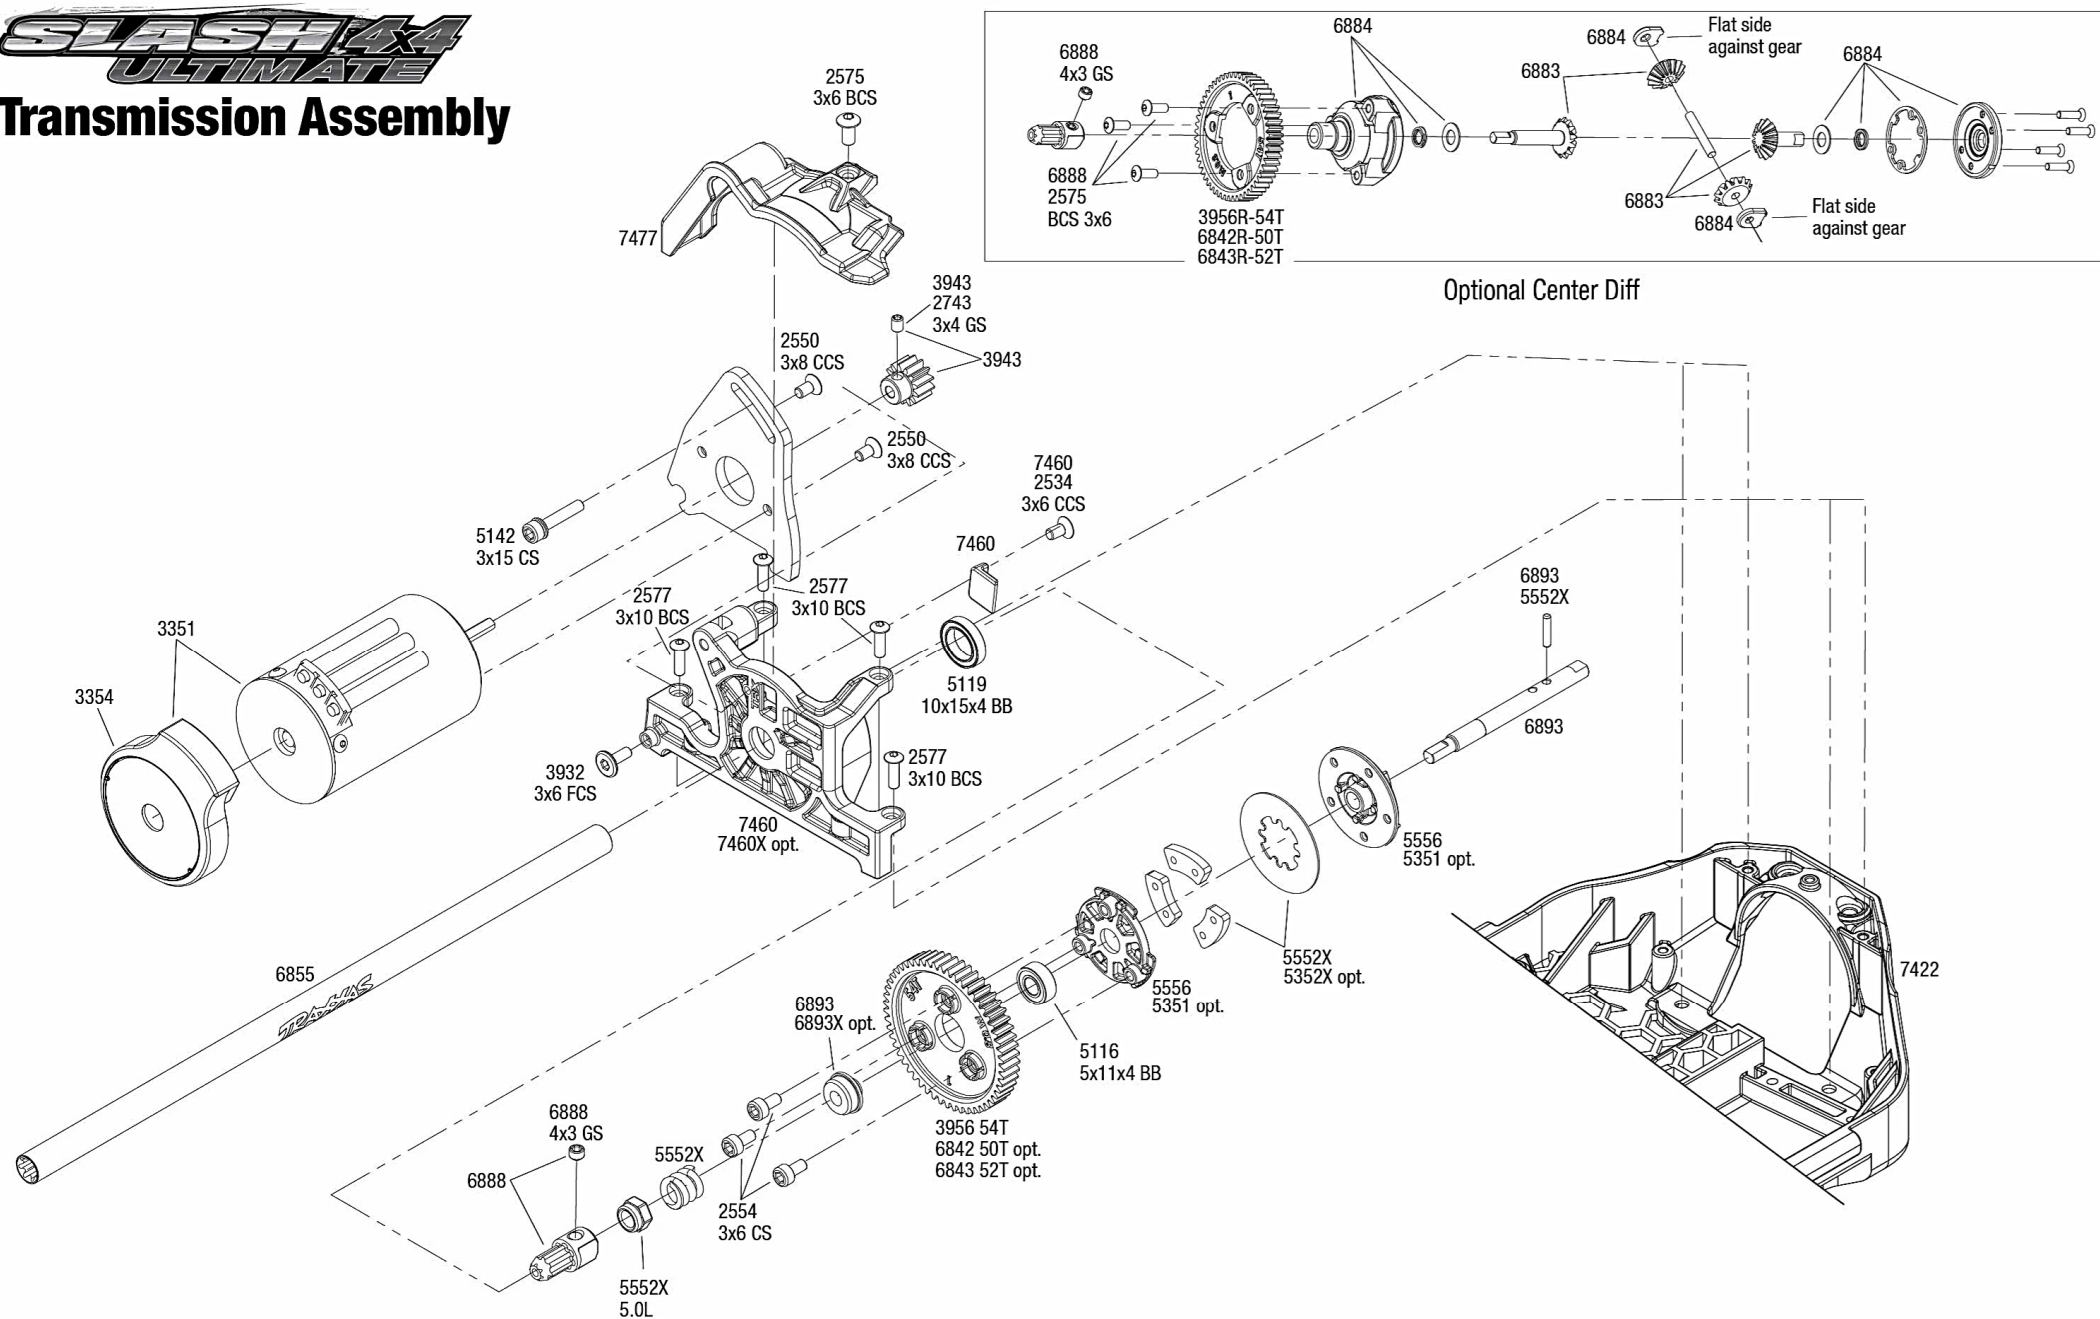

Servo Horn Position

See Parts List for a complete listing of optional accessories.

Specifications on this page are subject to change without notice. Every attempt has been made to ensure the accuracy of this drawing, however Traxxas cannot be held responsible for typographical or other errors.

Driveshafts

Modular Assembly

Rear Assembly

See Parts List for a complete listing of optional accessories.

Specifications on this page are subject to change without notice. Every attempt has been made to ensure the accuracy of this drawing, however Traxxas cannot be held responsible for typographical or other errors.

SLASH 4x4 ULTIMATE

Transmission Assembly

TRAXXAS

See Parts List for a complete listing of optional accessories.

REV 130211-R01

Specifications on this page are subject to change without notice. Every attempt has been made to ensure the accuracy of this drawing, however Traxxas cannot be held responsible for typographical or other errors.