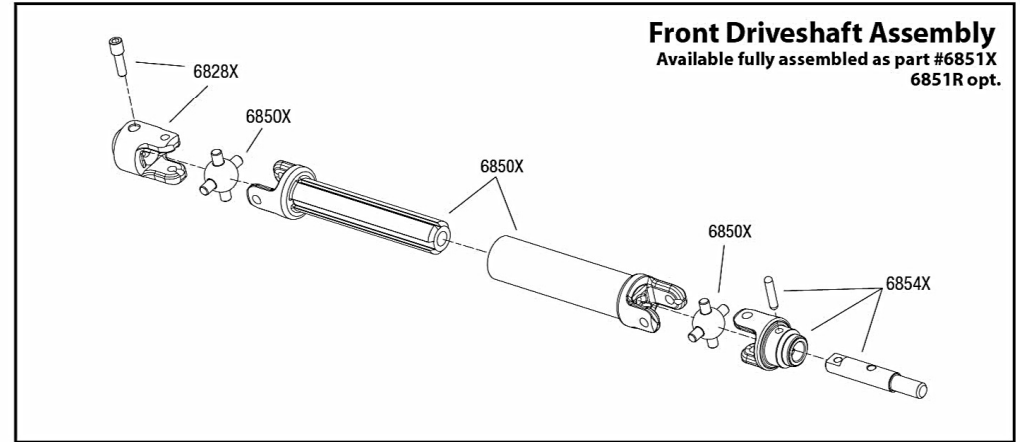

Servo Horn Position

See Parts List for a complete listing of optional accessories.

Specifications on this page are subject to change without notice. Every attempt has been made to ensure the accuracy of this drawing, however Traxxas cannot be held responsible for typographical or other errors.

Driveshafts

Modular Assembly

Rear Assembly

See Parts List for a complete listing of optional accessories.

Specifications on this page are subject to change without notice. Every attempt has been made to ensure the accuracy of this drawing, however Traxxas cannot be held responsible for typographical or other errors.

SLASH 4x4 ULTIMATE

Transmission Assembly

TRAXXAS

See Parts List for a complete listing of optional accessories.

REV 130211-R01

Specifications on this page are subject to change without notice. Every attempt has been made to ensure the accuracy of this drawing, however Traxxas cannot be held responsible for typographical or other errors.