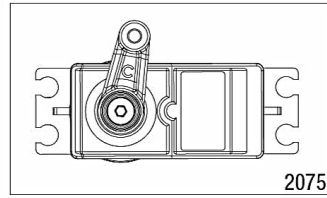

Servo Horn Position

See Parts List for a complete listing of optional accessories.

Specifications on this page are subject to change without notice. Every attempt has been made to ensure the accuracy of this drawing, however Traxxas cannot be held responsible for typographical or other errors.

Driveshafts

Modular Assembly

Rear Assembly

See Parts List for a complete listing of optional accessories.

Specifications on this page are subject to change without notice. Every attempt has been made to ensure the accuracy of this drawing, however Traxxas cannot be held responsible for typographical or other errors.

SLASH 4x4 ULTIMATE

Transmission Assembly

TRAXXAS

See Parts List for a complete listing of optional accessories.

REV 130211-R01

Specifications on this page are subject to change without notice. Every attempt has been made to ensure the accuracy of this drawing, however Traxxas cannot be held responsible for typographical or other errors.