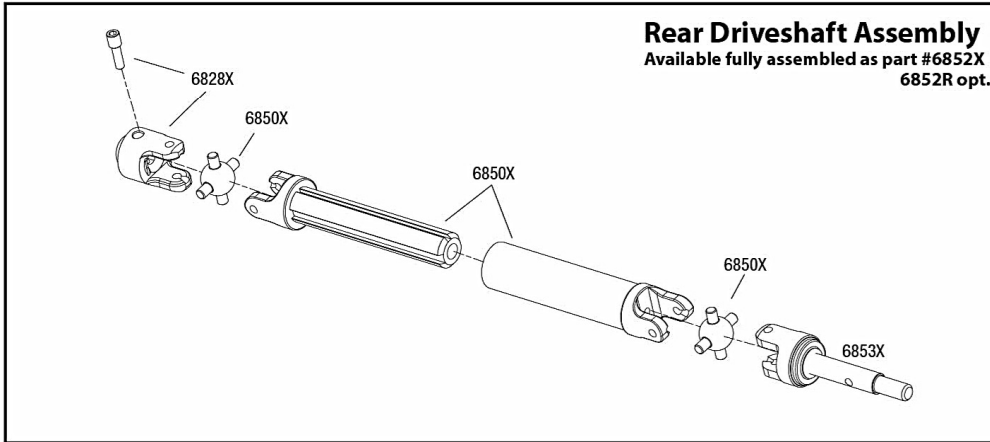

Servo Horn Position

See Parts List for a complete listing of optional accessories.

Specifications on this page are subject to change without notice. Every attempt has been made to ensure the accuracy of this drawing, however Traxxas cannot be held responsible for typographical or other errors.

Driveshafts

Modular Assembly

Rear Assembly

See Parts List for a complete listing of optional accessories.

Specifications on this page are subject to change without notice. Every attempt has been made to ensure the accuracy of this drawing, however Traxxas cannot be held responsible for typographical or other errors.

SLASH 4x4 ULTIMATE

Transmission Assembly

TRAXXAS

See Parts List for a complete listing of optional accessories.

REV 130211-R01

Specifications on this page are subject to change without notice. Every attempt has been made to ensure the accuracy of this drawing, however Traxxas cannot be held responsible for typographical or other errors.