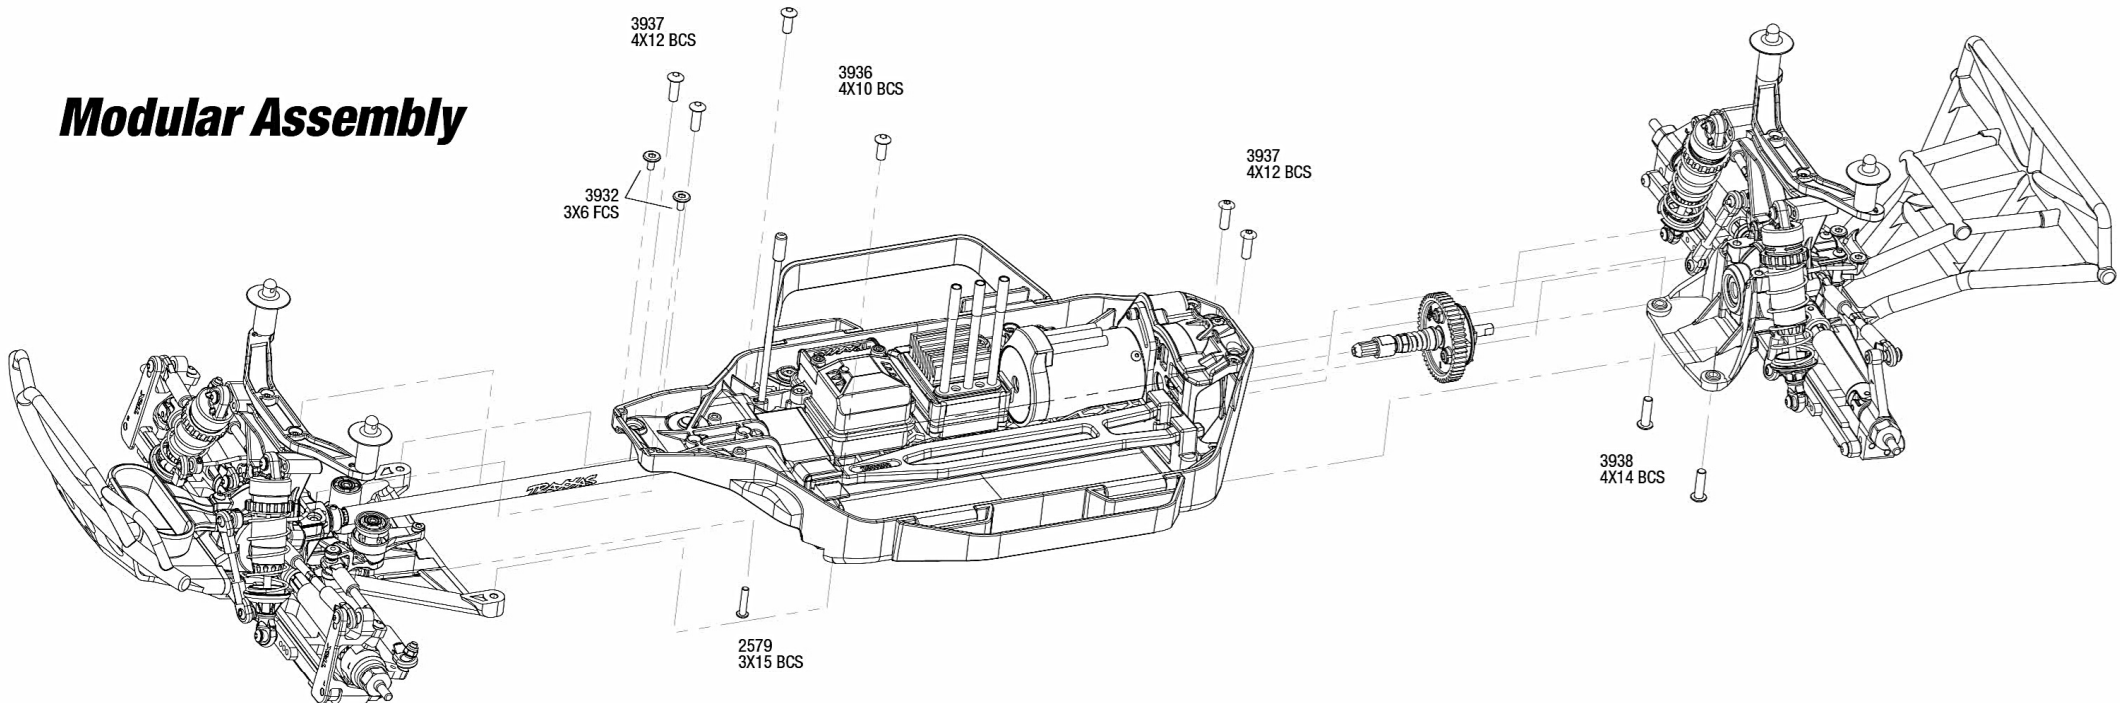

Servo Horn Position

See Parts List for a complete listing of optional accessories.

Specifications on this page are subject to change without notice. Every attempt has been made to ensure the accuracy of this drawing, however Traxxas cannot be held responsible for typographical or other errors.

Driveshafts

Modular Assembly

Rear Assembly

See Parts List for a complete listing of optional accessories.

Specifications on this page are subject to change without notice. Every attempt has been made to ensure the accuracy of this drawing, however Traxxas cannot be held responsible for typographical or other errors.

SLASH 4x4 ULTIMATE

Transmission Assembly

TRAXXAS

See Parts List for a complete listing of optional accessories.

REV 130211-R01

Specifications on this page are subject to change without notice. Every attempt has been made to ensure the accuracy of this drawing, however Traxxas cannot be held responsible for typographical or other errors.