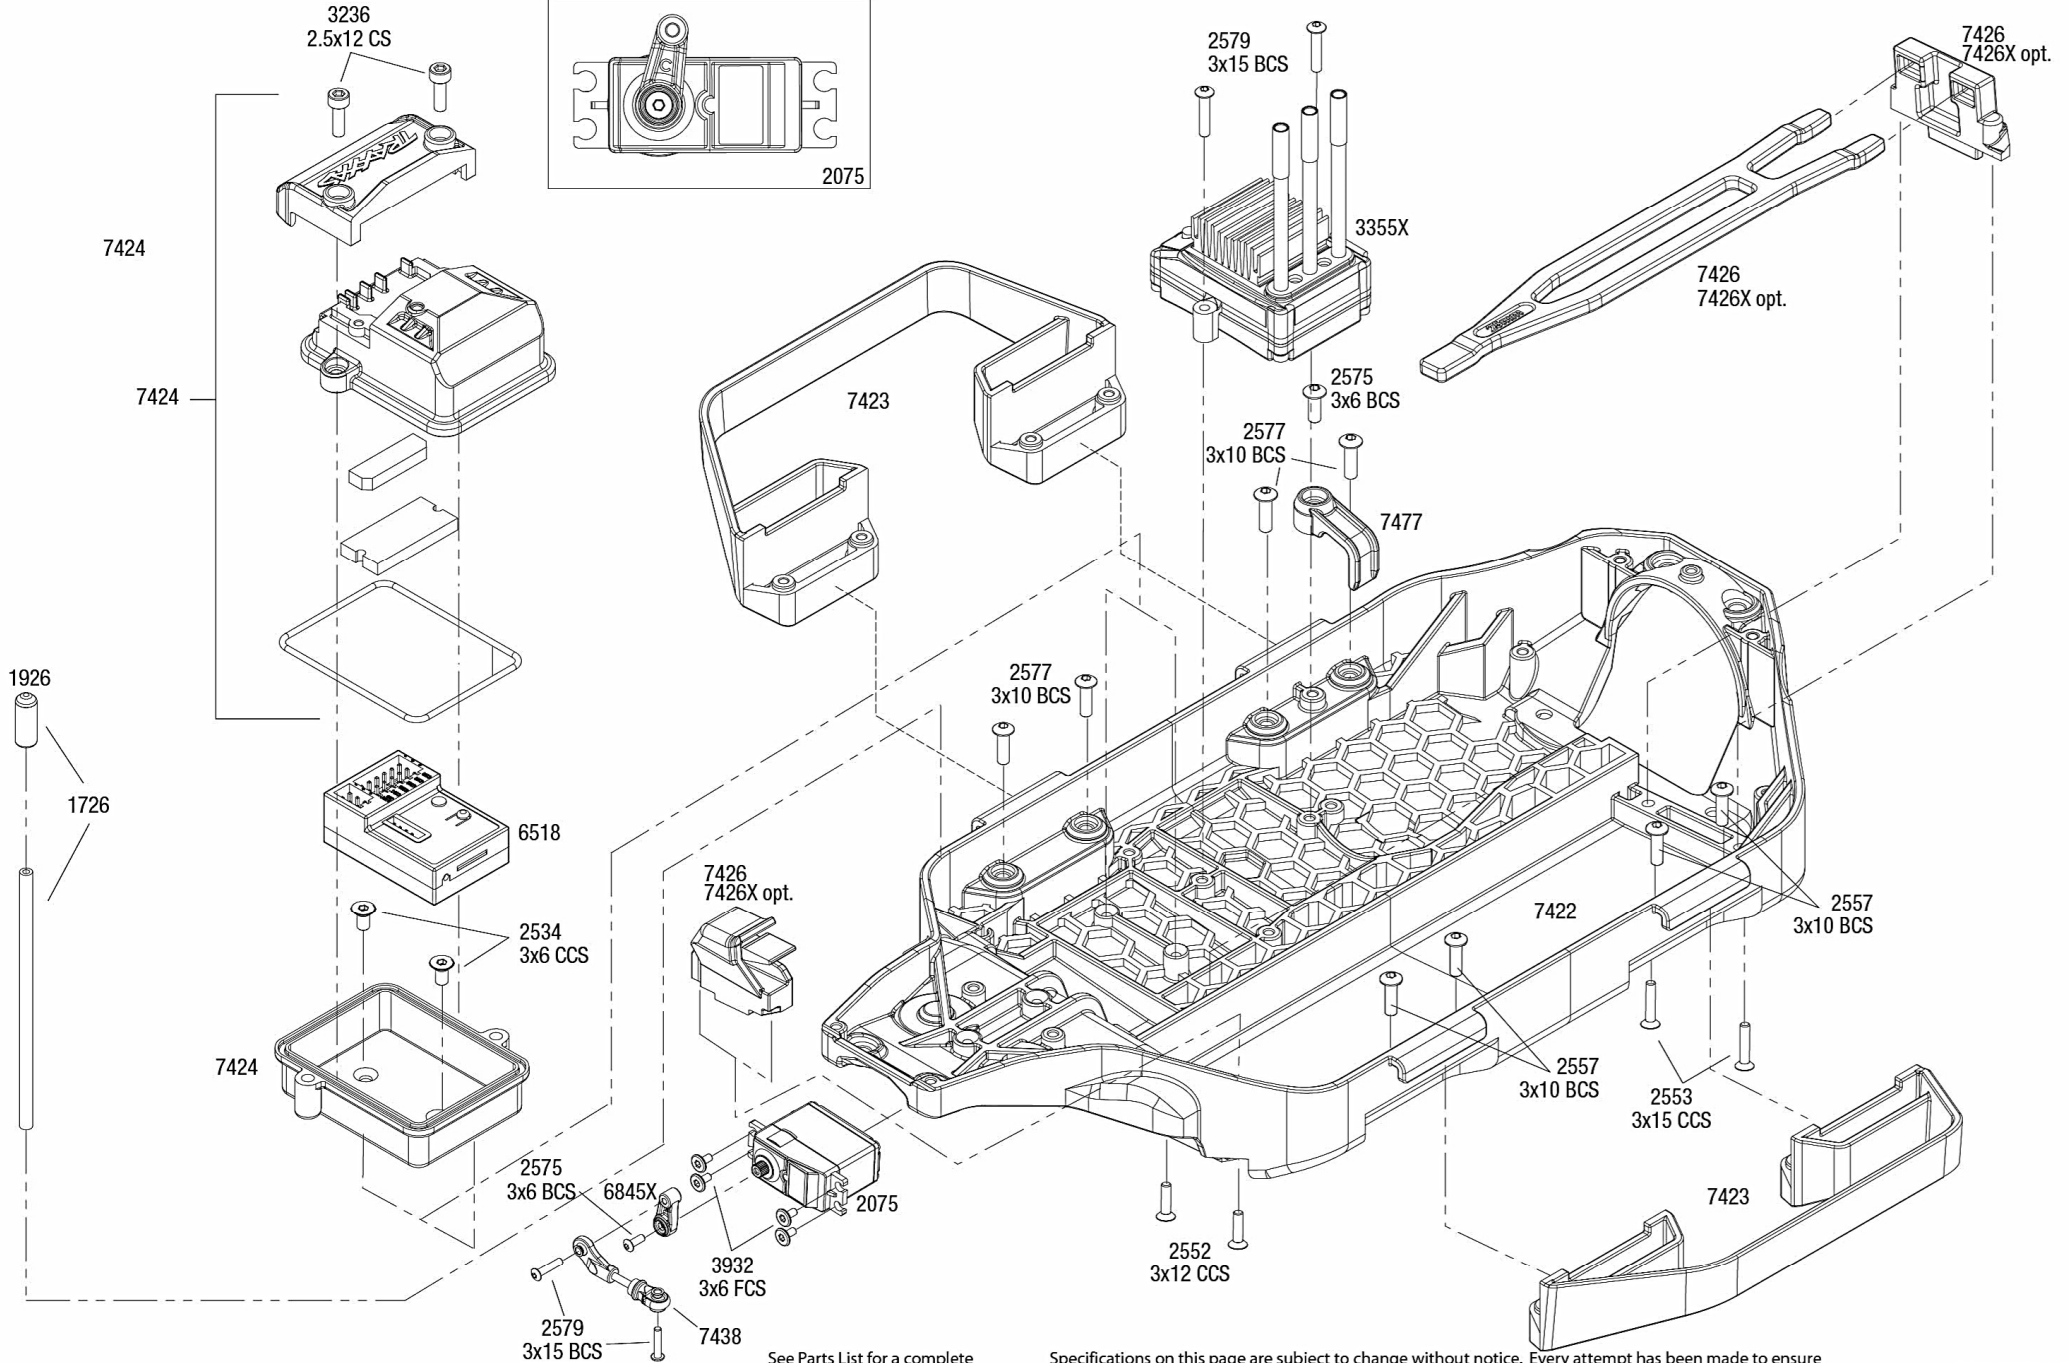

Servo Horn Position

See Parts List for a complete listing of optional accessories.

Specifications on this page are subject to change without notice. Every attempt has been made to ensure the accuracy of this drawing, however Traxxas cannot be held responsible for typographical or other errors.

Driveshafts

Modular Assembly

Rear Assembly

See Parts List for a complete listing of optional accessories.

Specifications on this page are subject to change without notice. Every attempt has been made to ensure the accuracy of this drawing, however Traxxas cannot be held responsible for typographical or other errors.

SLASH 4x4 ULTIMATE

Transmission Assembly

TRAXXAS

See Parts List for a complete listing of optional accessories.

REV 130211-R01

Specifications on this page are subject to change without notice. Every attempt has been made to ensure the accuracy of this drawing, however Traxxas cannot be held responsible for typographical or other errors.